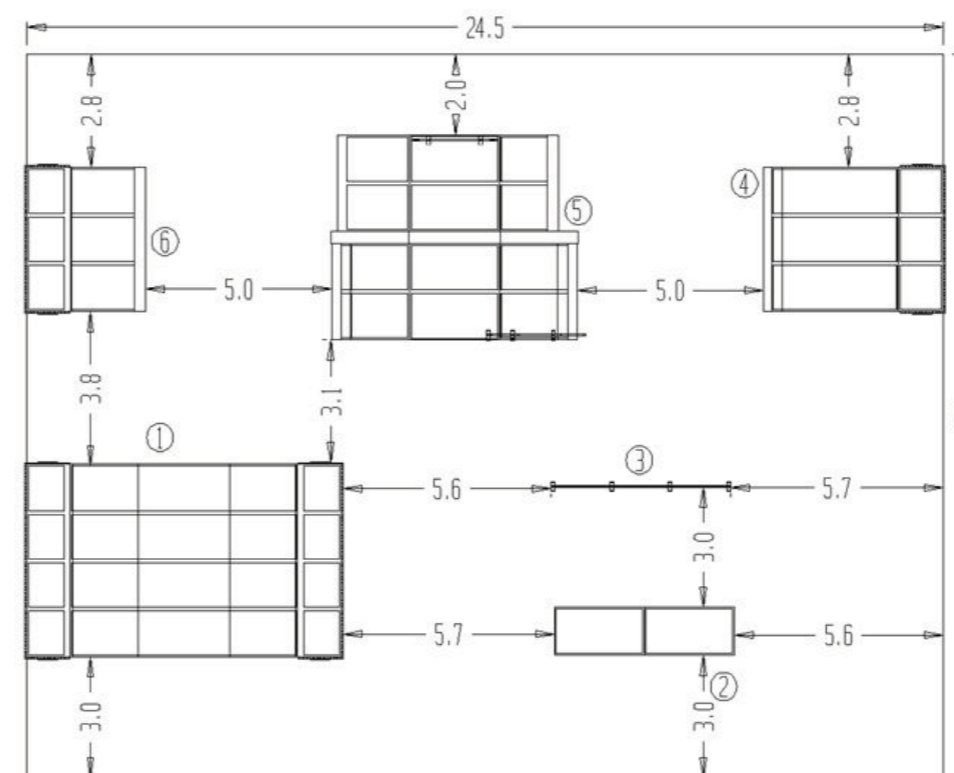

Skateontwerp D

- 1) 1,1M Halfpipe
- 2) Olliebox 0,4M - 0,2M
- 3) Kinked grindrail
- 4) 1,5M Flat bank
- 5) Funbox combination
 - Funbox 0,8M flat - flat
 - Grindrail small flat bank
 - Large handrailbox
 - Funbox 0,4M flat - fly
 - Standard grindrail
- 6) 1,5M Quarterpipe